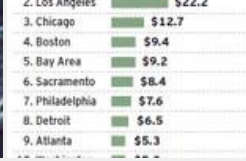

Census as much about counting cash